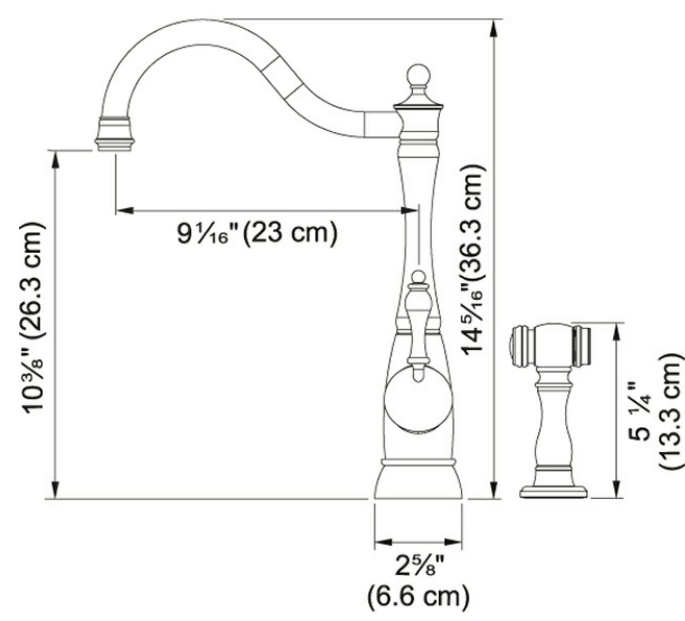

Farm House FFS180 Satin Nickel

Product Picture

Technical Drawing

Product Information

Version	Side Spray
Spray Type	Full and Needle Spray
Faucet Operation	Side Lever
Flow Rate	1.75 gpm
Cartridge	25mm Ceramic Cartridge
Where to buy	Showroom
Countertop hole diameter	1 3/8"

Article Numbers

FUN#	115.0498.251
------	--------------